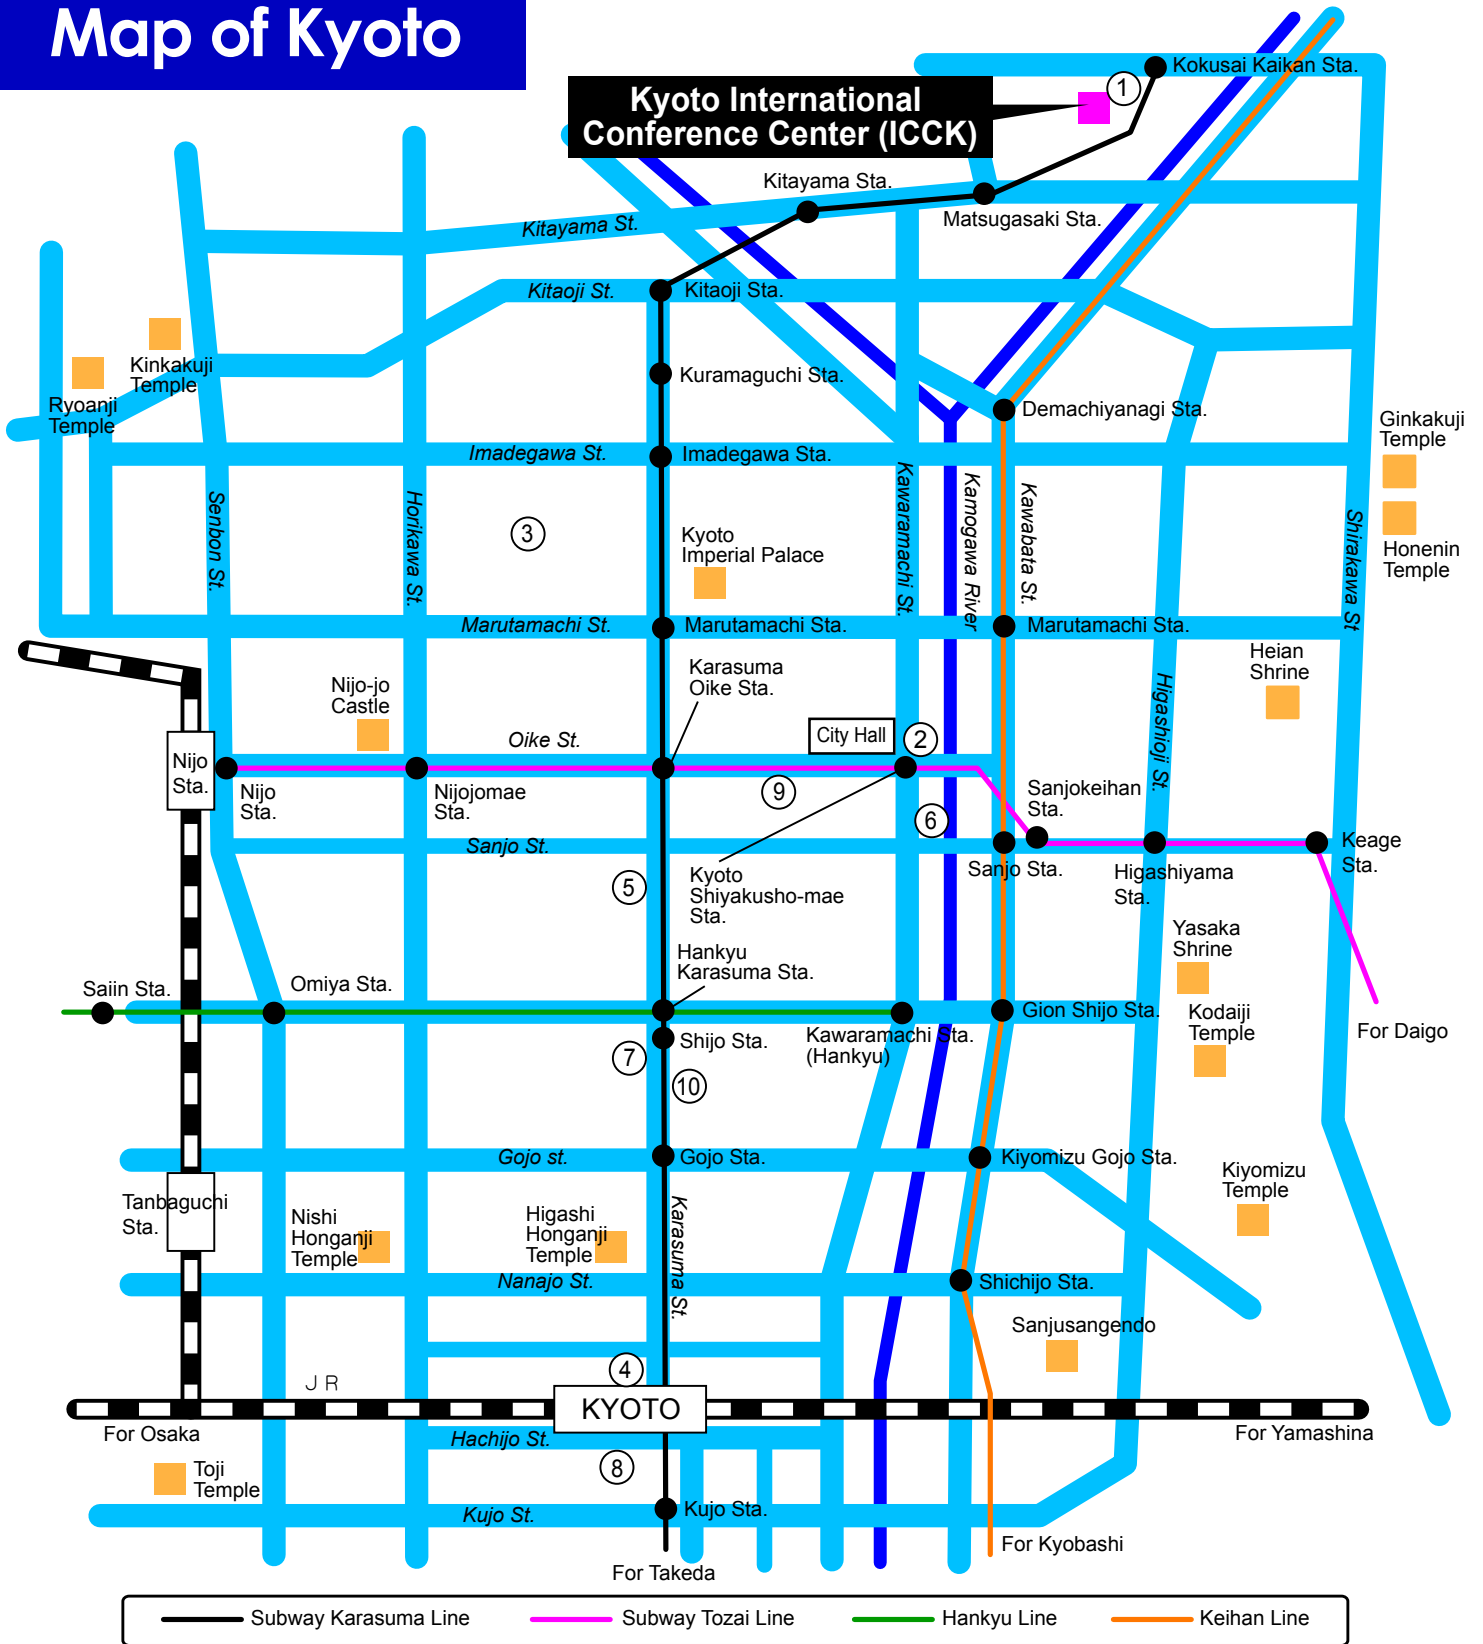

Map of Kyoto

Kyoto International Conference Center (ICCK)

- | | | |
|--|-----------------------------------|------------------------------|
| ① Grand Prince Hotel Kyoto | ② Kyoto Hotel Okura | ③ Kyoto Brighton Hotel |
| ④ Hotel Granvia Kyoto | ⑤ Hotel Monterey Kyoto | ⑥ Royal Park Hotel The Kyoto |
| ⑦ Karasuma Kyoto Hotel | ⑧ Hotel ibis Styles Kyoto Station | ⑨ Hotel Gimmond Kyoto |
| ⑩ Daiwa Roynet Hotel Kyoto-Shijokarasuma | | |